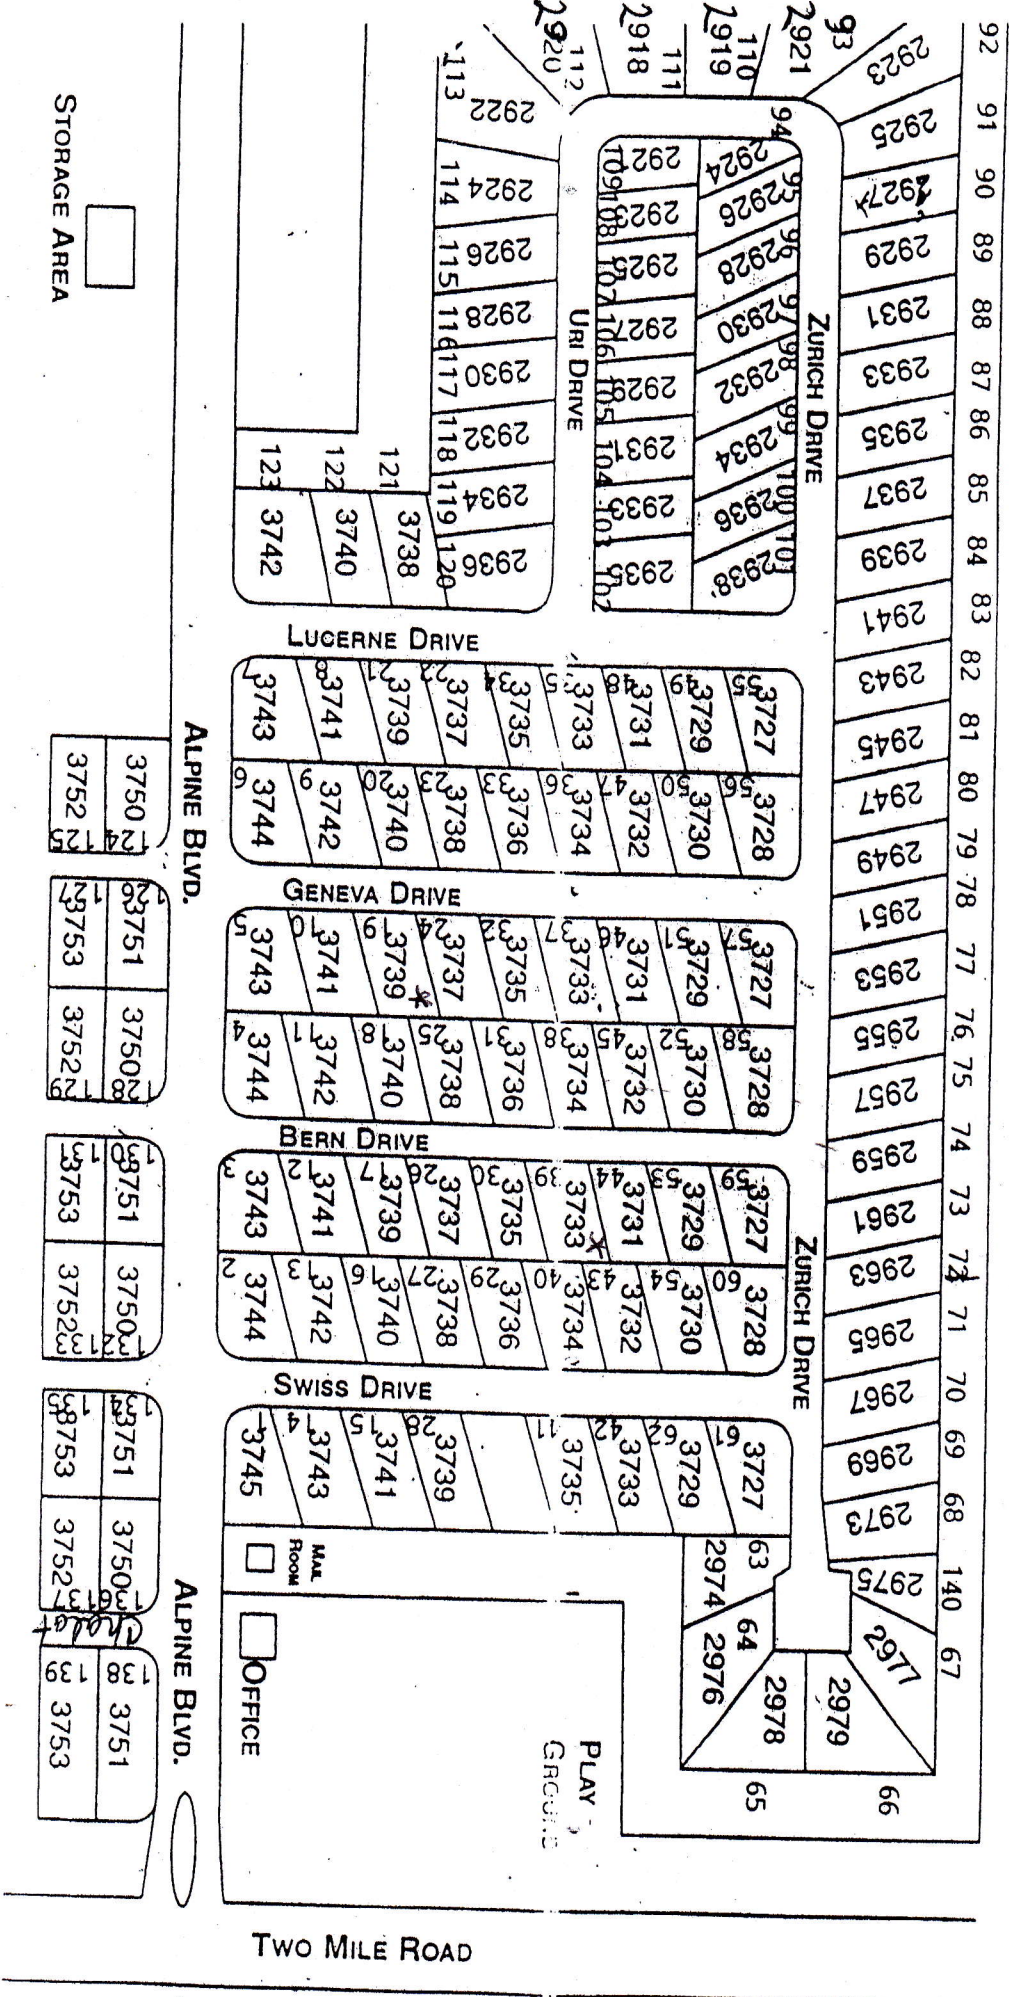

ALPINE VILLAGE

2959 E. ALPINE
 BAY CITY, MI 48707
 (517) 686-3630

TWO MILE ROAD